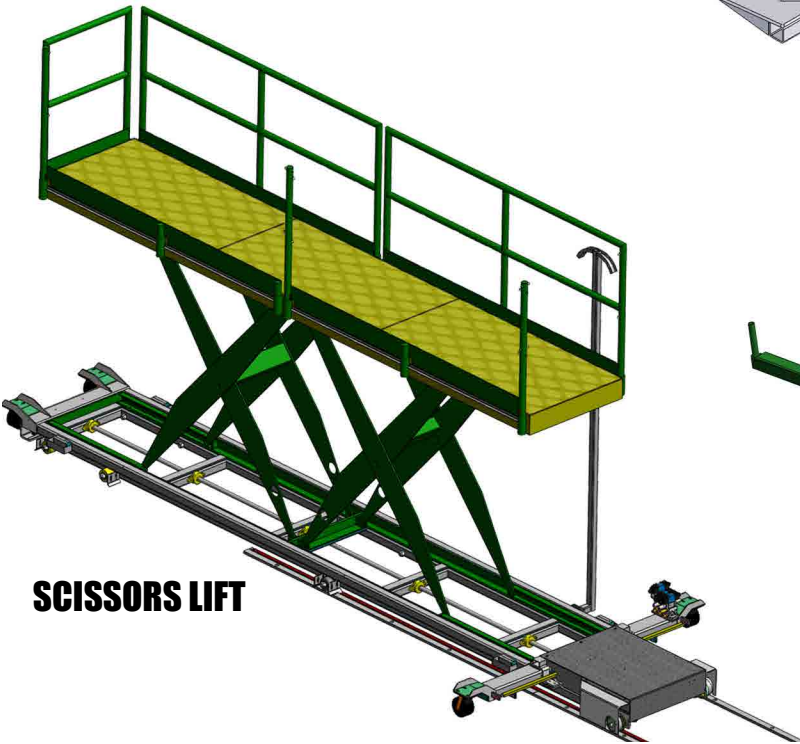

SHED PRODUCTION LINE EQUIPMENT

DRAG CHAIN

SHED DRAG

PLYWOOD LIFTER

SCISSORS LIFT

SPEED UP SHED PRODUCTION

Speed up your shed production with Pendu production line equipment! Drag chains easily move the shed frames down the line. Scissors lifts can be installed to slide in and out of the line as needed or can be stationary on the sides of the line. The lifts give workers easy access to the top parts of the shed that can't be reached from the ground. Plywood lifters raise plywood to where it is easily accessible to workers on the roof of the shed.