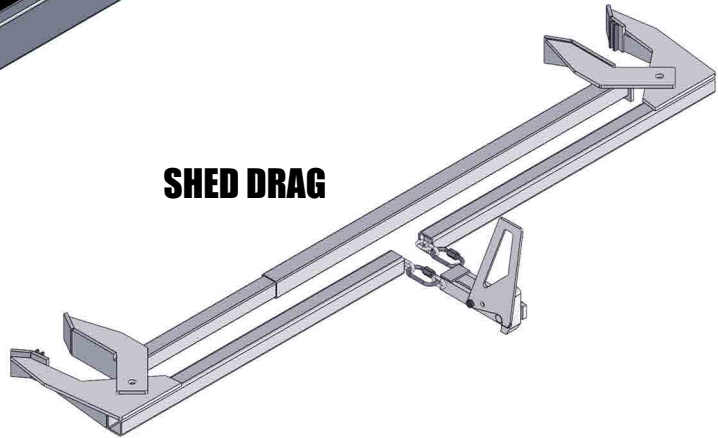

SHED PRODUCTION LINE EQUIPMENT

DRAG CHAIN

SHED DRAG

PLYWOOD LIFTER

SCISSORS LIFT

SPEED UP SHED PRODUCTION

Speed up your shed production with Pendu production line equipment! Drag chains easily move the shed frames down the line. Scissors lifts can be installed to slide in and out of the line as needed or can be stationary on the sides of the line. The lifts give workers easy access to the top parts of the shed that can't be reached from the ground. Plywood lifters raise plywood to where it is easily accessible to workers on the roof of the shed.