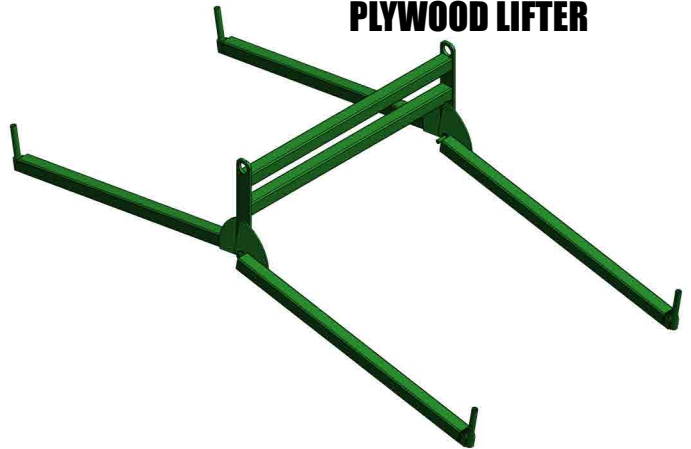

SHED PRODUCTION LINE EQUIPMENT

DRAG CHAIN

SHED DRAG

PLYWOOD LIFTER

SCISSORS LIFT

SPEED UP SHED PRODUCTION

Speed up your shed production with Pendu production line equipment! Drag chains easily move the shed frames down the line. Scissors lifts can be installed to slide in and out of the line as needed or can be stationary on the sides of the line. The lifts give workers easy access to the top parts of the shed that can't be reached from the ground. Plywood lifters raise plywood to where it is easily accessible to workers on the roof of the shed.