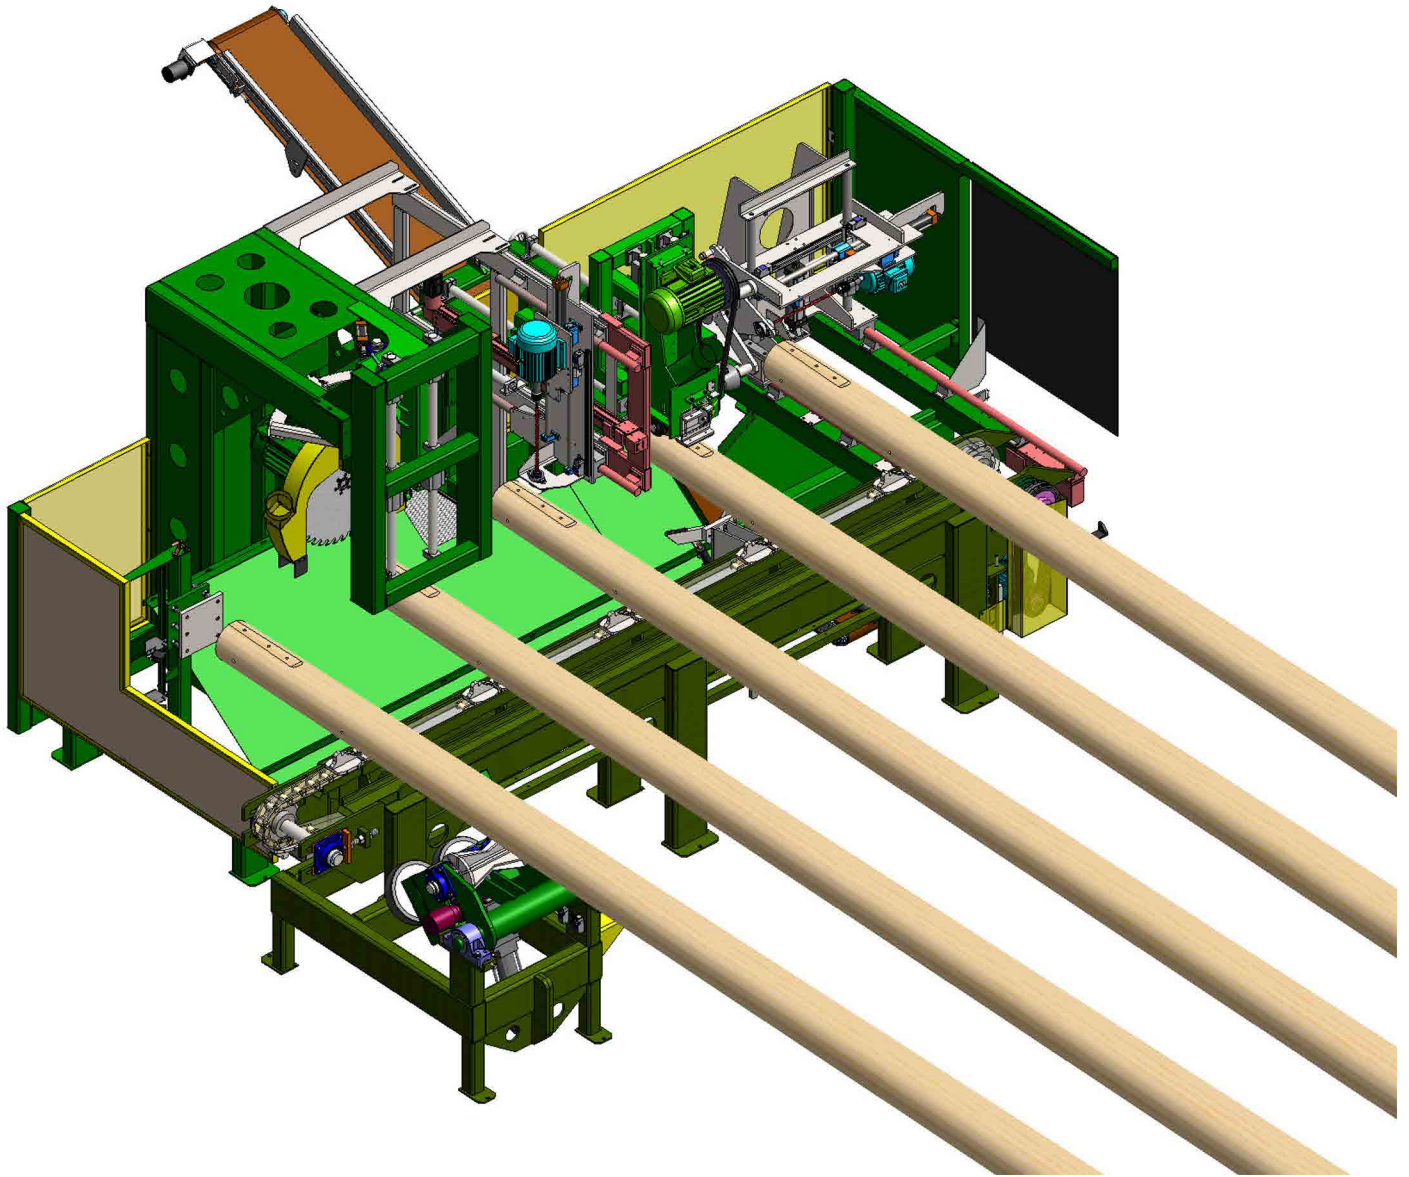

POLE FRAMING MACHINE

718 North Shirk Road • New Holland, PA 17557 • 800-233-0471 • www.Pendu.com

© 2013 Pendu Manufacturing, Inc.